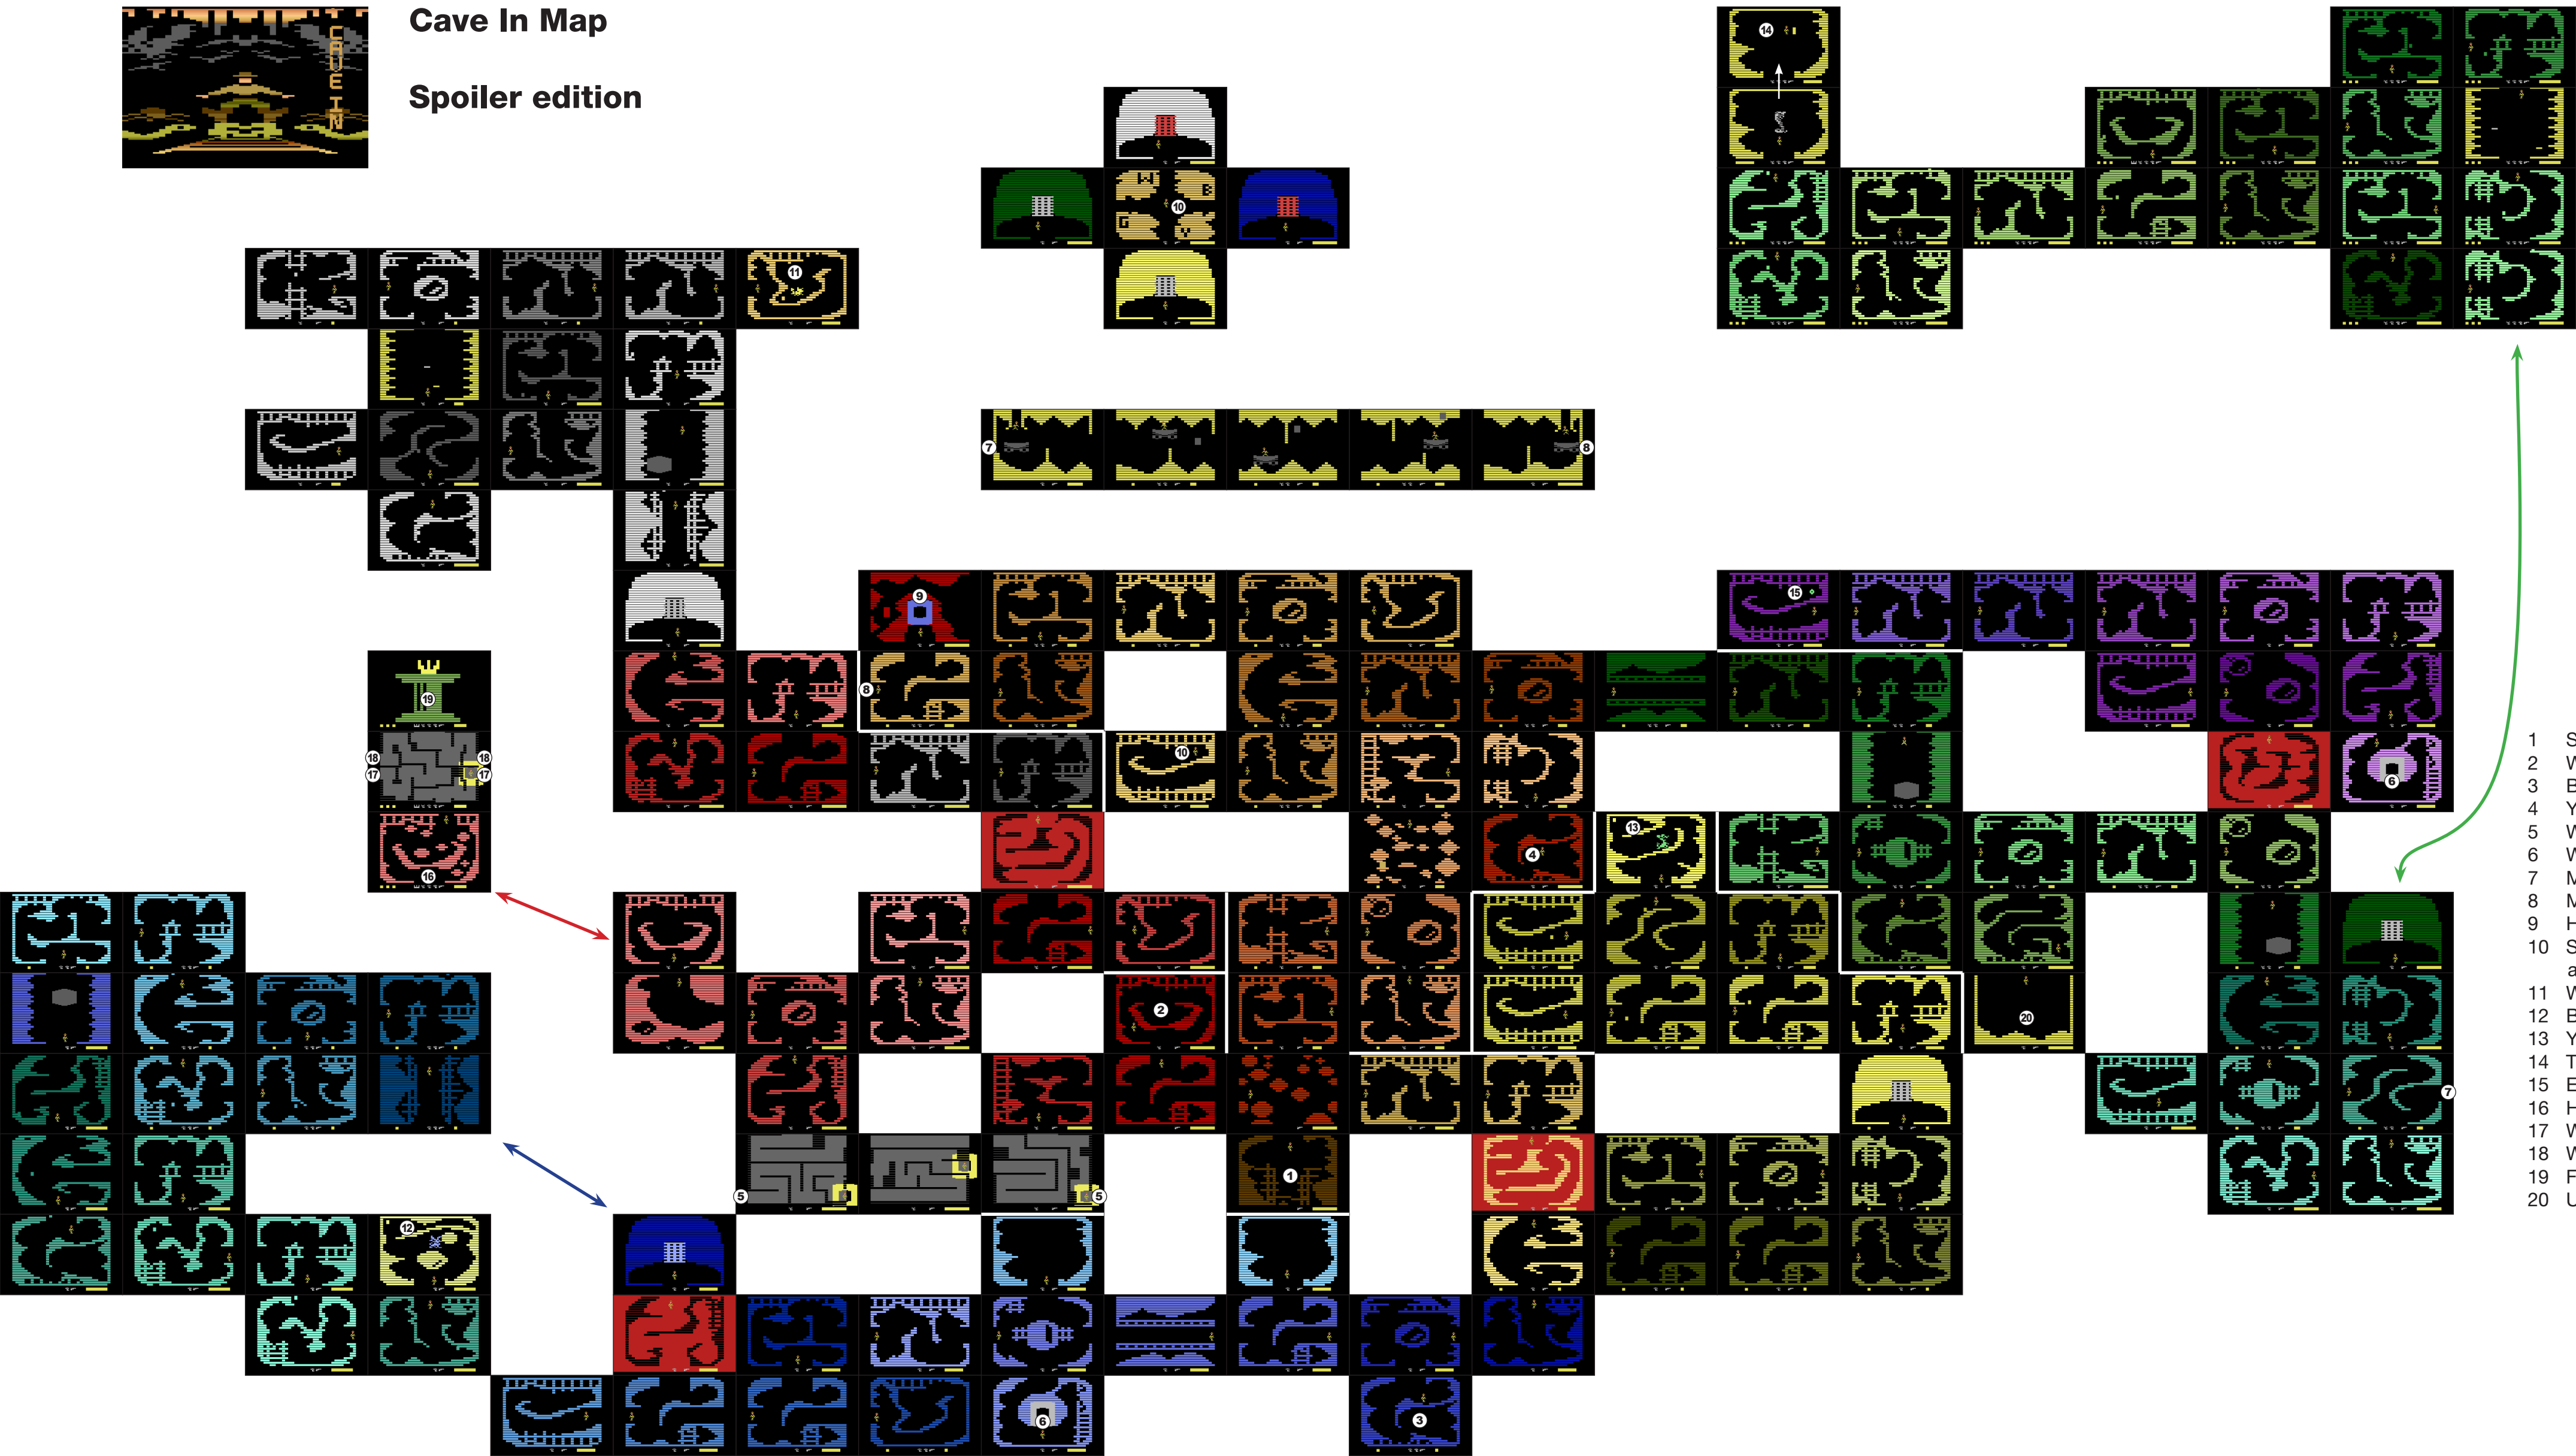

Cave In Map

Spoiler edition

- 1 Start
- 2 White key
- 3 Blue key
- 4 Yellow key
- 5 Wrap-around tunnel
- 6 Warp (Blue/Purple caves)
- 7 Mining tunnel (West)
- 8 Mining tunnel (East)
- 9 Health recharge room
- 10 Shortcuts to green, white, blue and yellow gates
- 11 White crown piece
- 12 Blue crown piece
- 13 Yellow crown piece
- 14 Throne room
- 15 Exit switch
- 16 Hidden exit
- 17 Wrap-around tunnel
- 18 Wrap-around tunnel
- 19 Finish
- 20 Unknown - shield room?