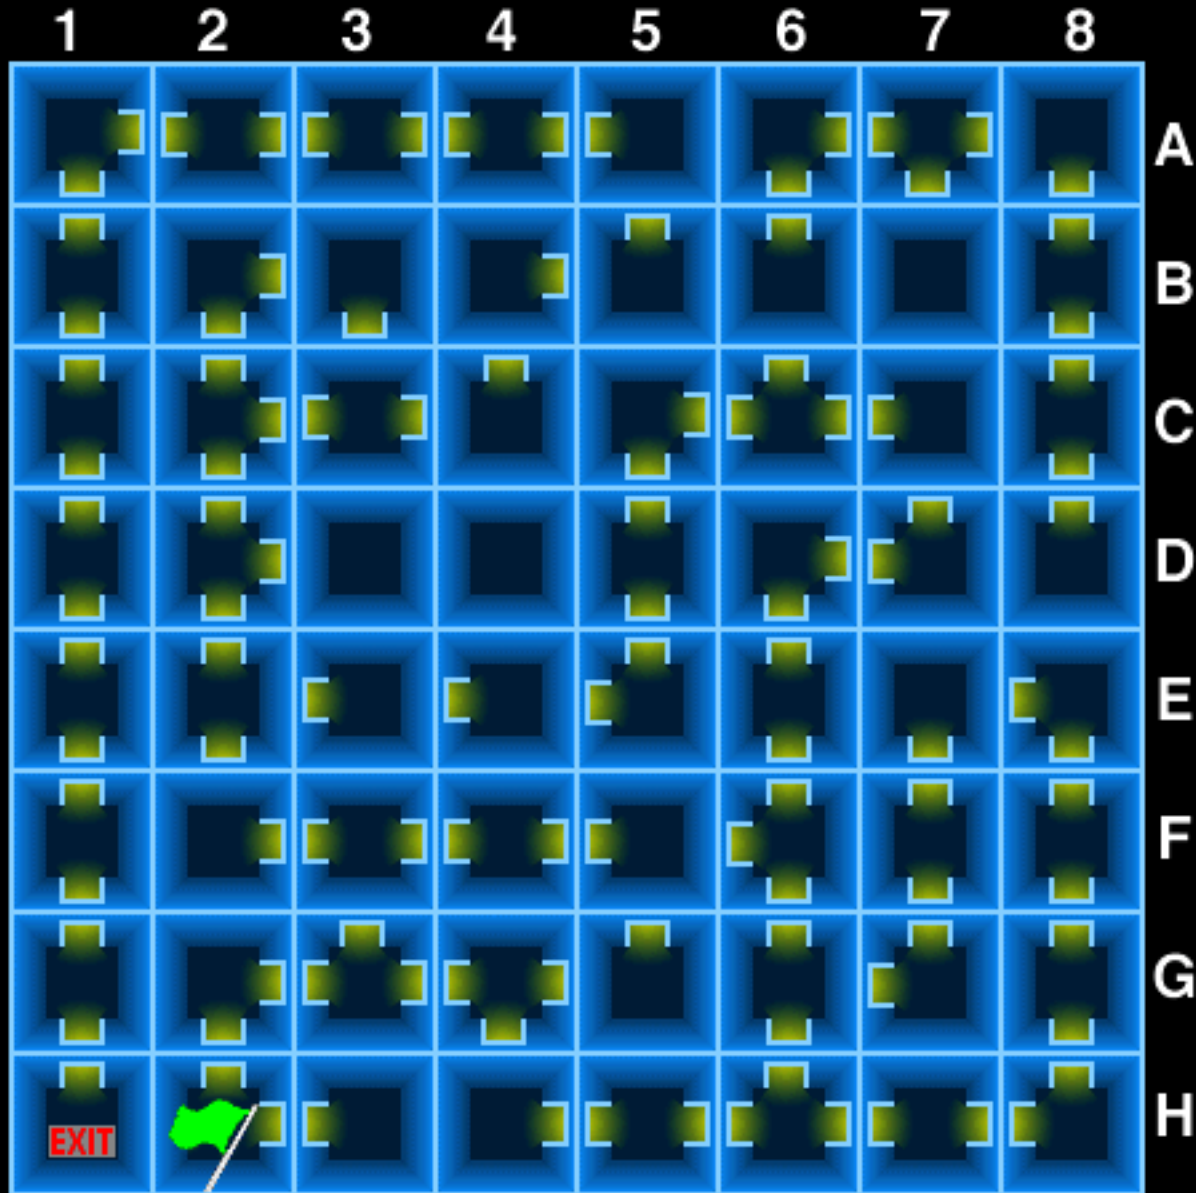

-  Your start
-  Alien start
-  Doorway
-  One-way door
-  Force Field
-  Triple force field
-  Pause here before escape
-  Alternate escape route
-  Exit to next level

Diagrammed by Al Backiel  
Drawn by Dan Skelton

-  Your start
-  Alien start
-  Doorway
-  One-way door
-  Force Field
-  Triple force field
-  Alternate escape route
-  End of game

Diagrammed by Al Backiel  
Drawn by Dan Skelton

-  Your start
-  Alien start
-  Doorway
-  One-way door
-  Force Field
-  Triple force field
-  Alternate escape route
-  EXIT End of game