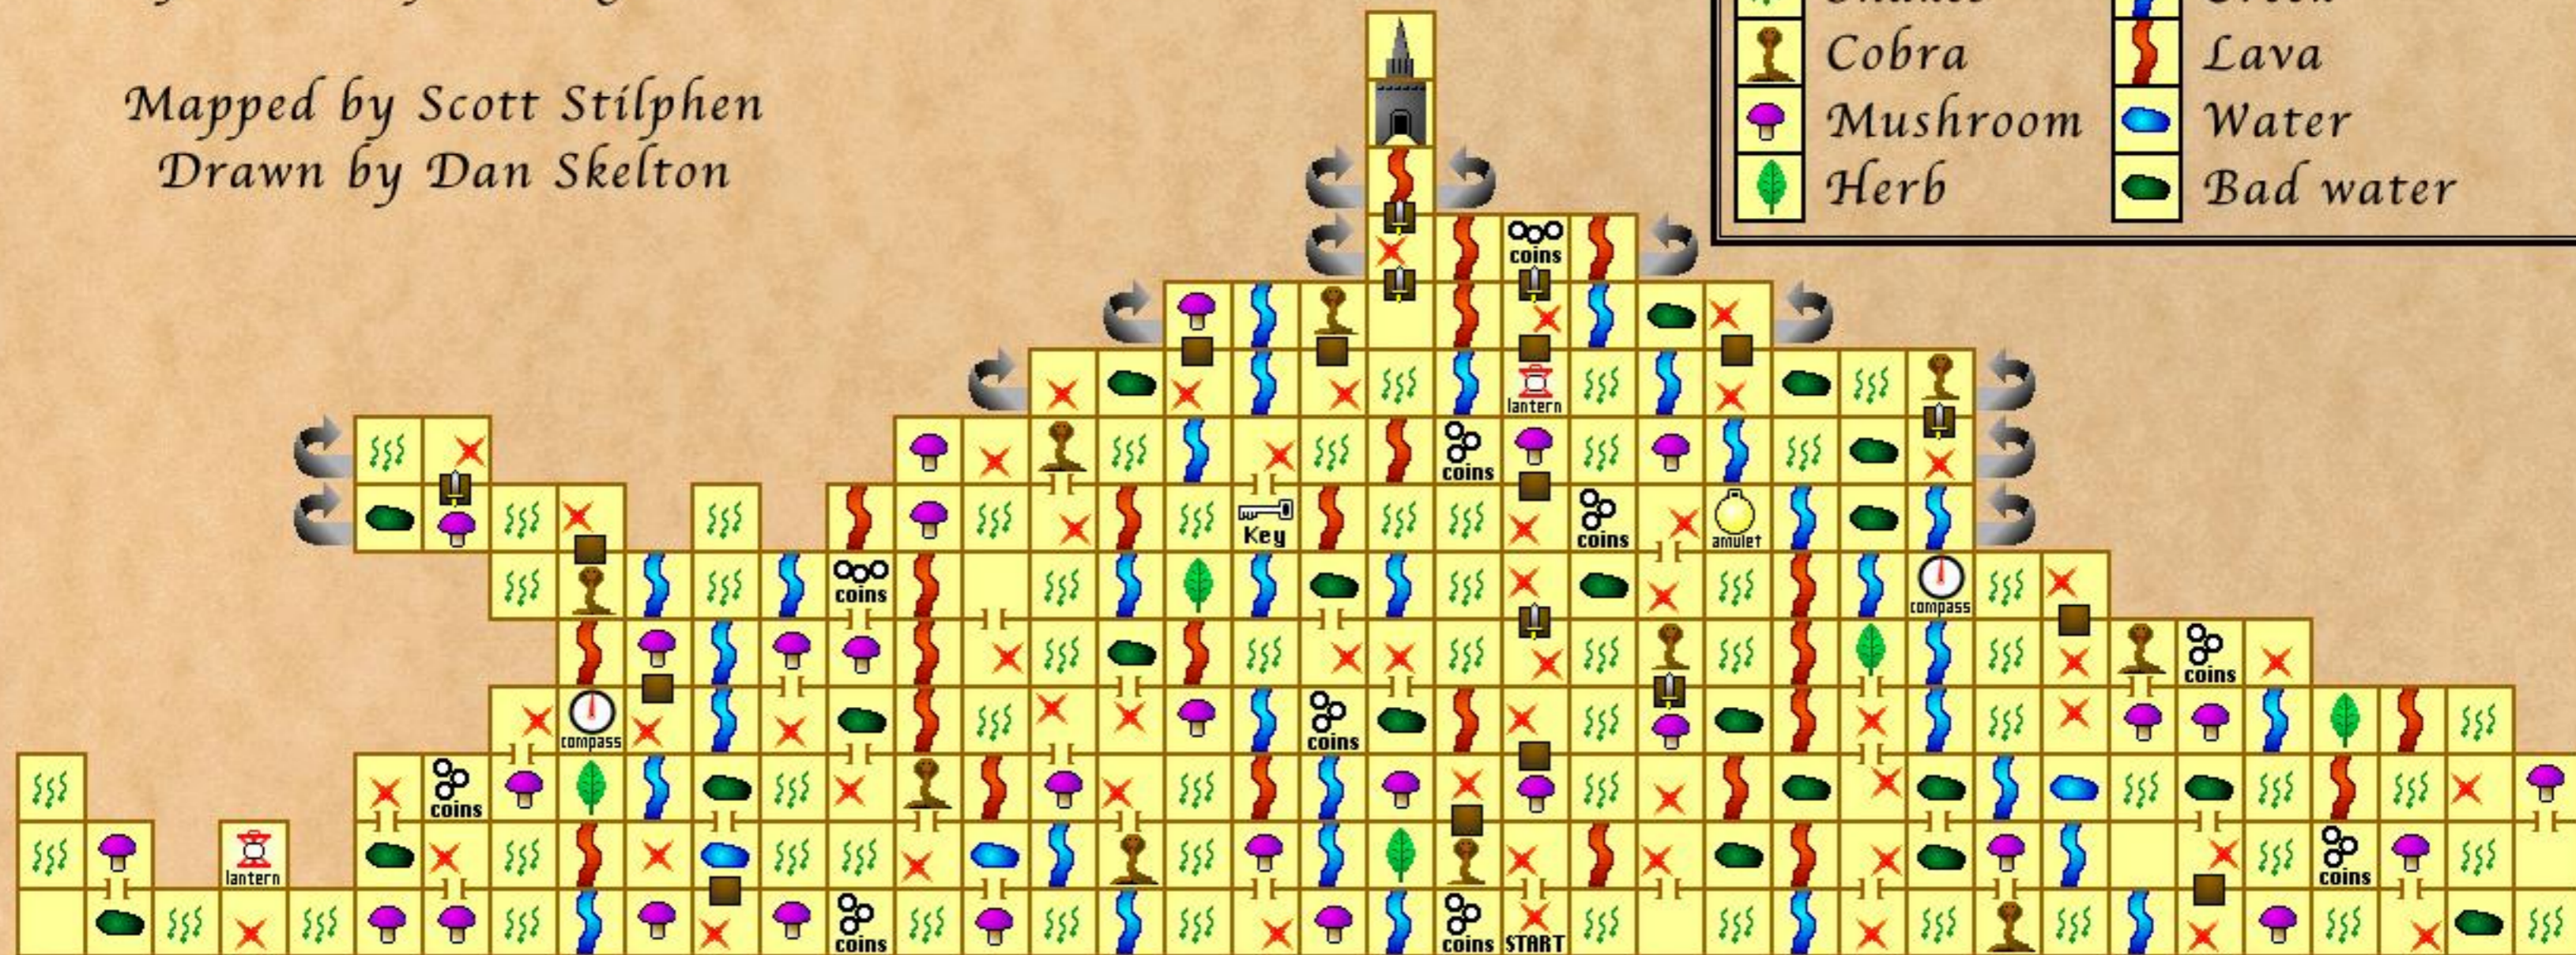

# Survival Island™

by Starpath™  
for the Supercharger™

Mapped by Scott Stilphen  
Drawn by Dan Skelton

## LEGEND

	Pathway		Bridge
	Trap		Guarded bridge
	Snakes		Creek
	Cobra		Lava
	Mushroom		Water
	Herb		Bad water

## The Temple Mazes

### Legend:

-  Start of Maze
-  Transporter
-  Key
-  Box
-  Scroll
-  Lamp
-  Pit
-  Idol
-  Exit of maze
-  End of game